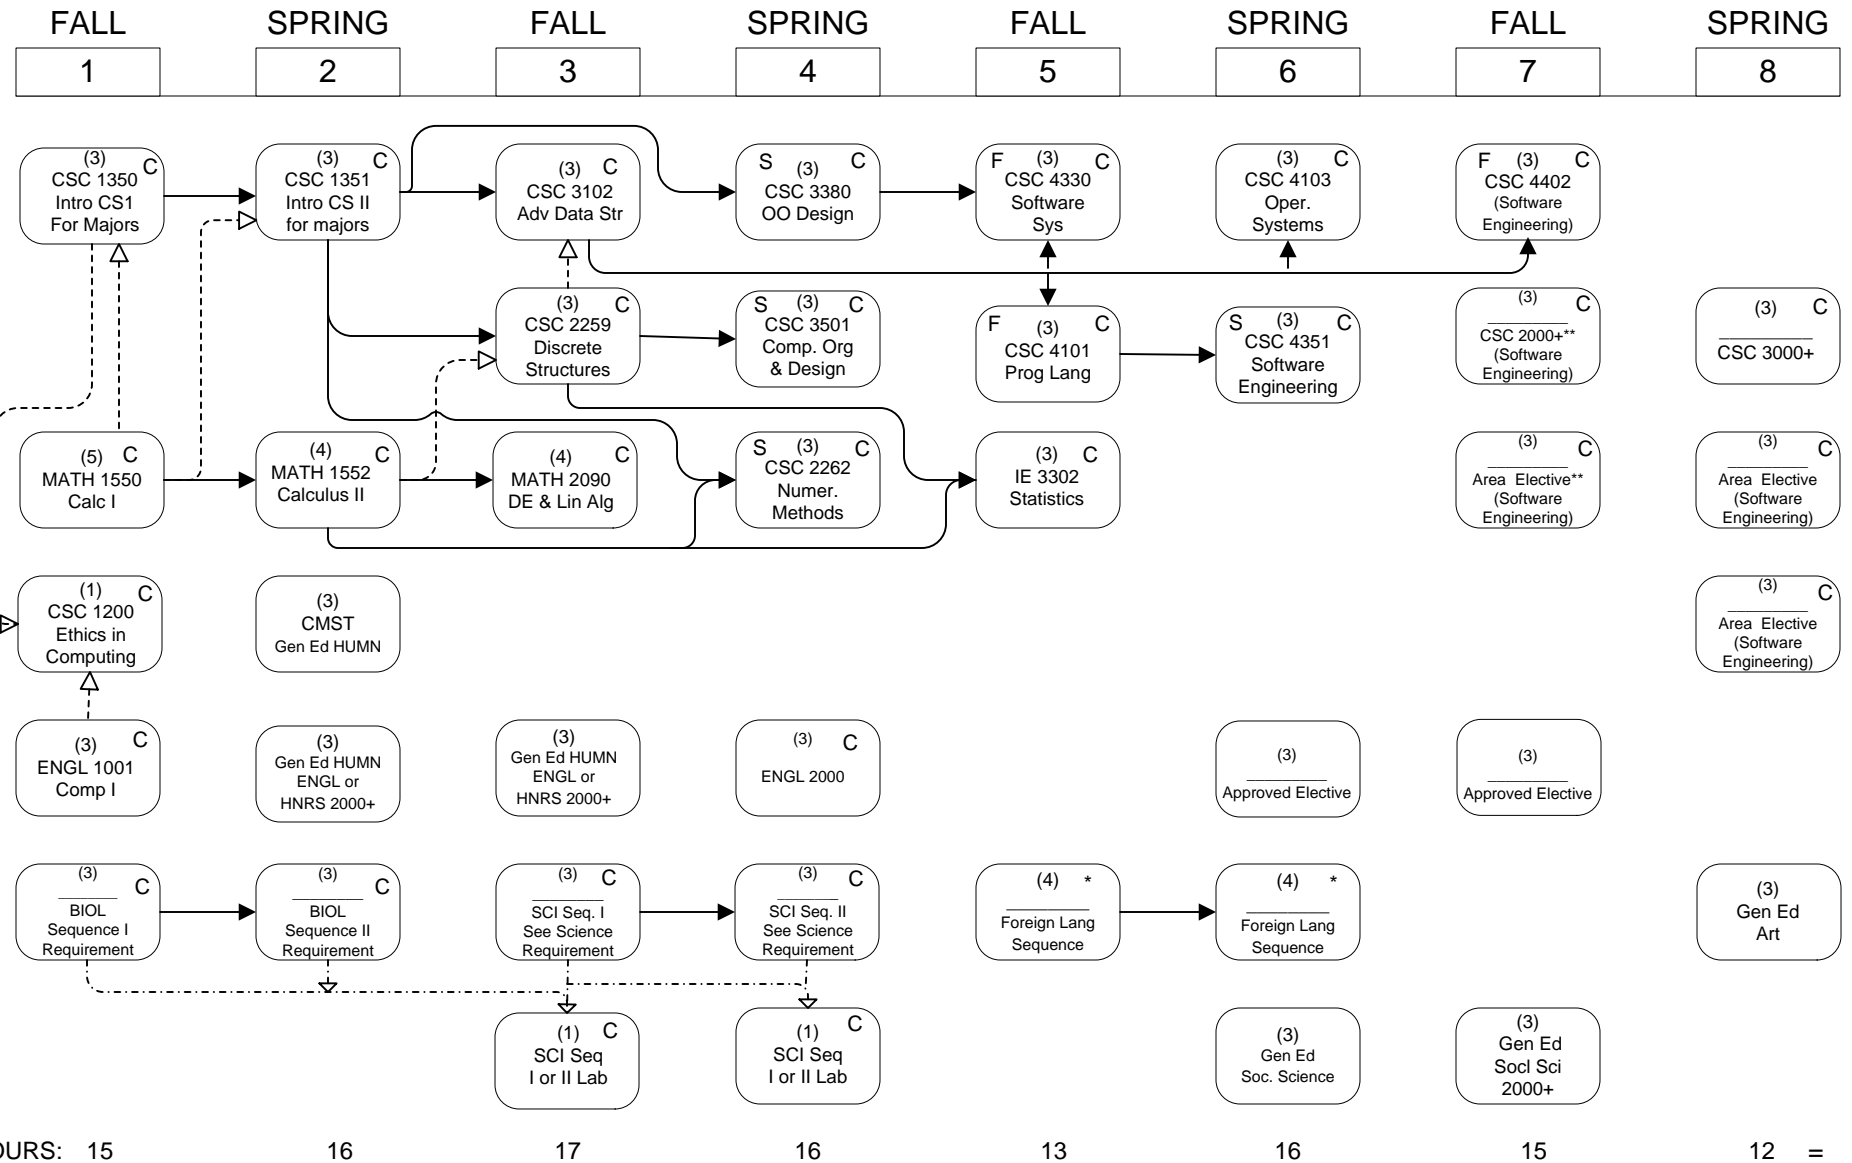

COMPUTER SCIENCE

CSC SEG

CSC SEG

→ Credit required

- - - - -> Credit or registration required

- - - - -> Two hours of science lab is required and may be with either science sequence

General Education –
See 2012-2013 General Catalog

FLOWCHART LEGEND

C Grade of "C" or better required BEFORE moving on to next course

*If language sequence is 10 total hours, then 2 hours is added to required approved elective

**Pre-approved concentration area electives:
CSC 4304, 4370, 4890; EE 4760; IE 4461; ISDS (MAX 6 HRS.)
4110, 411, 4112, 4113, 4114, 4125, 4141, 4501, 4502, 4511;
other electives subject to approval

SOFTWARE ENGINEERING CONCENTRATION (18 HRS)

3127 Patrick F. Taylor

Computer Science Office