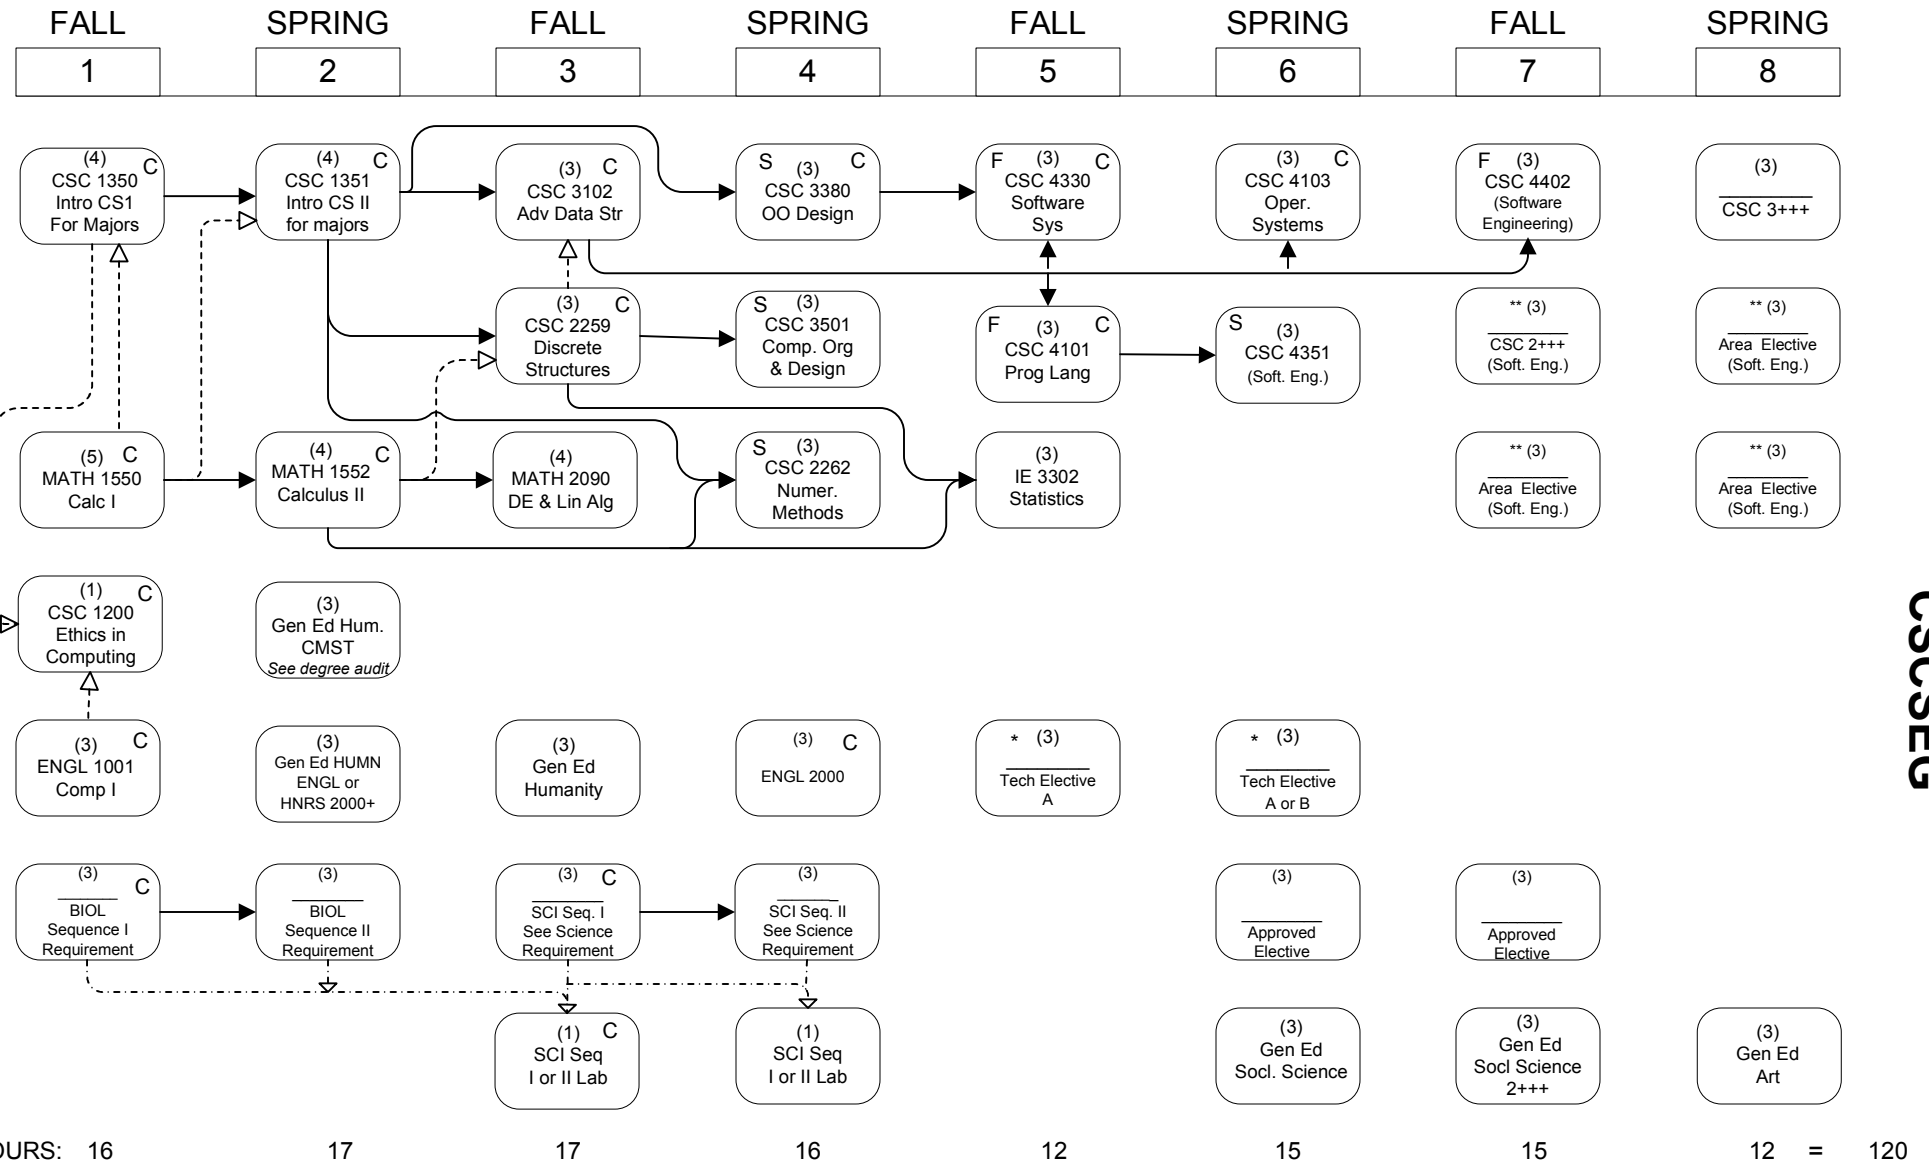

COMPUTER SCIENCE

CSCSEG

CSCSEG

→ Credit required

- - - - -> Credit or registration required

- - - - -> Two hours of science lab is required and may be with either science sequence

FLOWCHART LEGEND

C Grade of "C" or better required BEFORE enrolling in next course in the sequence.

Gen Ed General Education; see 2013-2014 General Catalog

* See CSC & E Division for approved list and substitutions; in general, Group A: STEM++ 2000 level and above; Group B: AVATAR DM Art-track electives

** Pre-approved concentration area electives: CSC 4304, 4370, 4890; EE 4760; IE 4461; ISDS (MAX 6 HRS.) 4111, 4112, 4113, 4120, 4125, 4141; other electives subject to approval

SOFTWARE ENGINEERING CONCENTRATION (18 HRS)
Rev. 3/1/2013